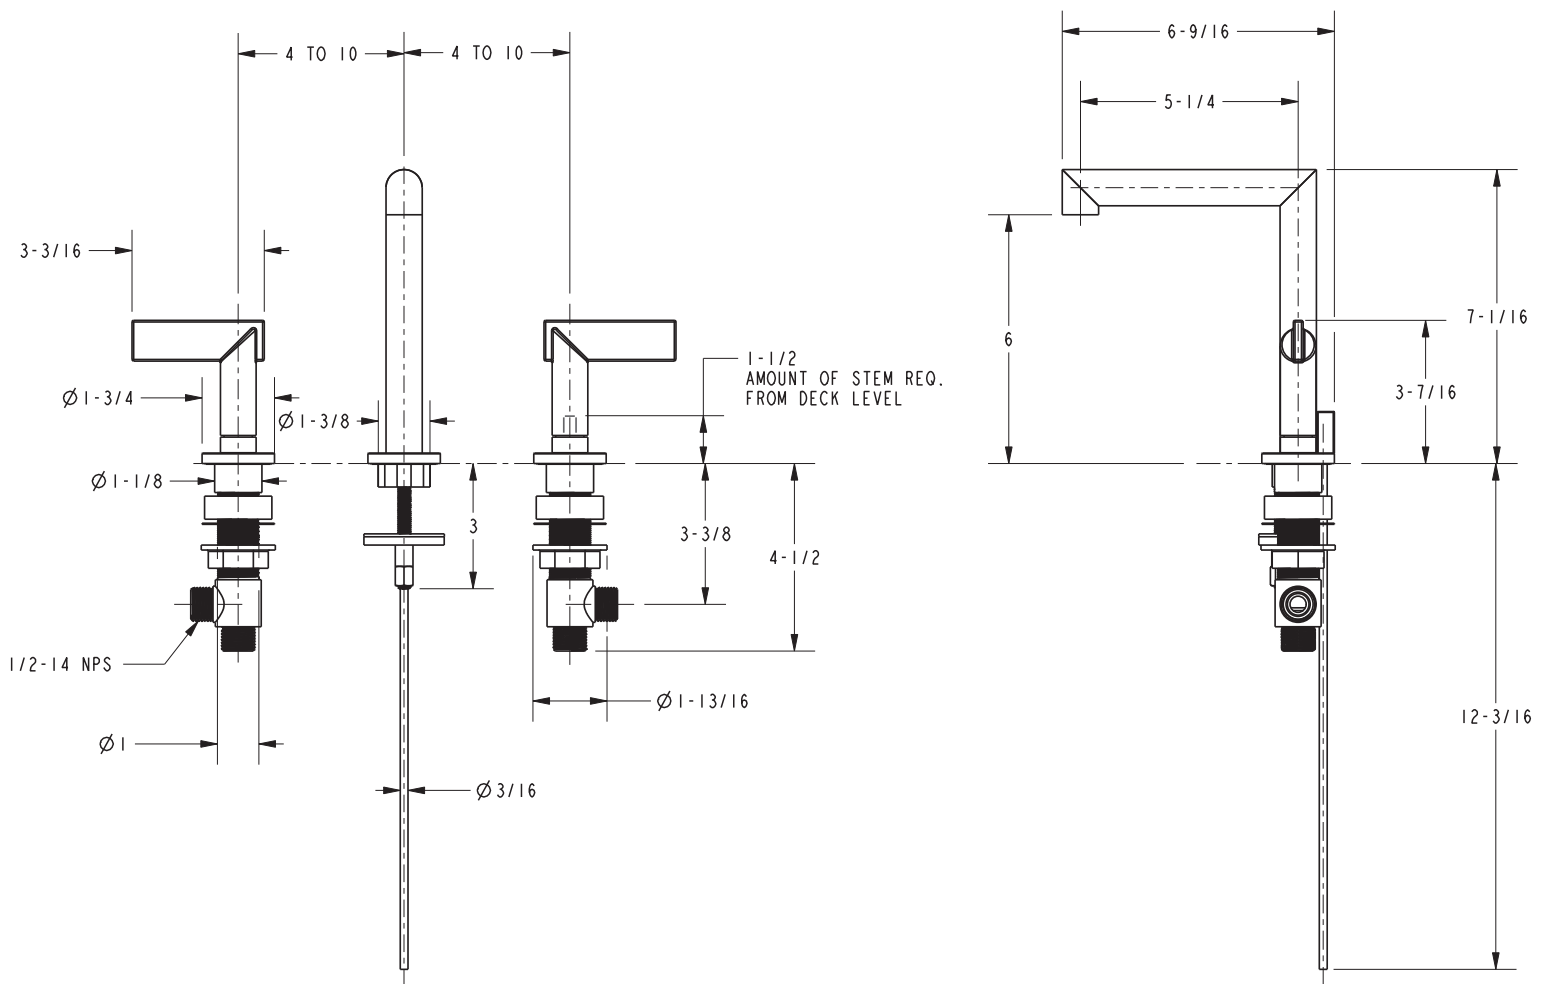

**Widespread Lavatory Faucet**  
**2490**

**Features**

- Solid brass construction
- Brass valve bodies
- Quarter-turn washerless ceramic disc valve cartridges
- ADA compliant contemporary lever handles
- Spout assembly with integral supply hoses
- Pop-up drain with tailpiece
- 6" (15.2 cm) spout height at outlet
- 5-1/4" (13.3 cm) spout reach (c-c)
- For 8" (20.3 cm) centers - Maximum 20" (50.8 cm)
- 1.2 gallons (4.5 liters) per minute maximum flow rate

**Product Specification** Add "Color / Finish" suffix to Model number, below.

The two-handle Widespread Lavatory Faucet shall be made of solid brass construction. Faucet shall incorporate a spout assembly with integral supply hoses and feature brass valve bodies with quarter-turn washerless ceramic disc valve cartridges. Faucet shall have a 1.2 gallon (4.5 liter) per minute maximum flow rate. Product shall be for 8" (20.3 cm) centers - Maximum 20" (50.8 cm). Product shall incorporate a 6" (15.2 cm) spout height at outlet and a 5-1/4" (13.3 cm) spout reach (c-c). Faucet shall include a pop-up drain with tailpiece and incorporate ADA compliant contemporary lever handles. Widespread Lavatory Faucet shall be Newport Brass Model 2490/\_\_\_\_\_.

## PRODUCT DIMENSIONS *(Units are in inches)*

Keaton Widespread Lavatory Faucet  
**2490**

**NEWPORT BRASS**  
Flawless Beauty. From Faucet to Finish.™